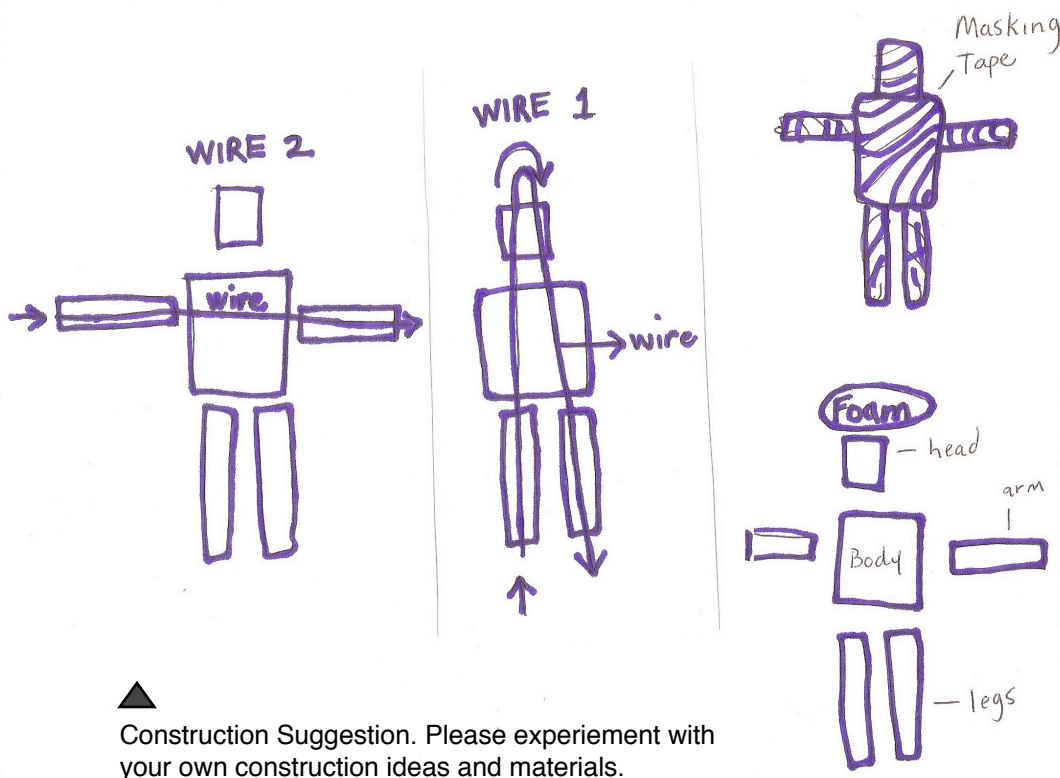

BUILD YOUR OWN ACTION FIGURE

Send Action Figures to:
Lisa Ludwig
The Art Neighborhood
320 7th Avenue #244
Brooklyn, NY 11215

WHAT IS THIS? The Art Neighborhood is a fun, whimsical art installation on display at Jack The Pelican Presents in Brooklyn, NY. This neighborhood is a shanty town style model and like every town or neighborhood, has people. However, this neighborhood has real people that are represented through custom made action figures. We need your involvement. We need an action figure of you!

WHAT YOU NEED:

Materials: FOAM, WIRE, MASKING TAPE, FABRIC, PAINT

Follow the directions to build the base model of your action figure.

Once this is complete, you can decorate and dress your action figure.

REMEMBER: Action Figures are between 6 and 8 inches tall. Figures over 9 inches will be too tall and will not be allowed.

DECORATION:

Personal Significance: Character development will be largely based on a sense of self-identity. This action figure is a mini-you + a mini-what-you-want-to-be.

ABOUT THE ART NEIGHBORHOOD

Art Neighborhood studies and celebrates beings being removed from their origins to flourish in another more fertile field of space and time. Once ideas and concepts are transplanted and reapplied they are seen freshly, can take on new life, expand and grow in new directions and give us the unexpected. The unexpected transports, humbles and empowers us. It startles, delights, stimulates and inspires. All the things needed to evolve. Rather than being direct and explanatory the power of unexpected imagery creates a world you can inhabit.